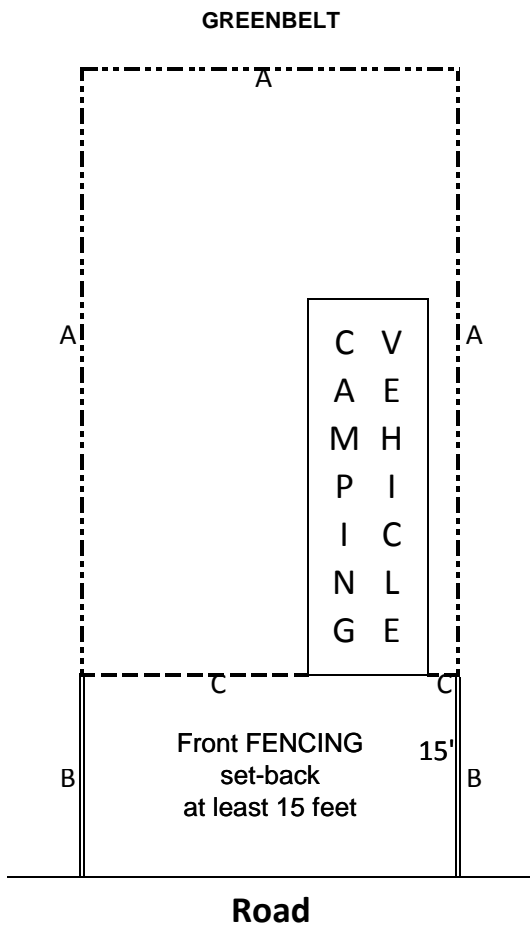

Example 1

Example 2

Side Yard Fence (no closer than 15 feet from the front boundary peg) and **Rear Yard Fence** shall not exceed a height of 60 inches of solid fencing plus 12 inches of lattice.

Front Side Yard Fence no higher than 24 inches for a distance of at least 15 feet from the front boundary peg.

Front Yard Fence no higher than 48 inches of "see-through" picket design with 50% open space or 12 inches of lattice on top of a 36 inch solid panel. Fencing in front of camping vehicle must be portable panels (above ground and removable without tools) or gated to allow removal of camping vehicle.