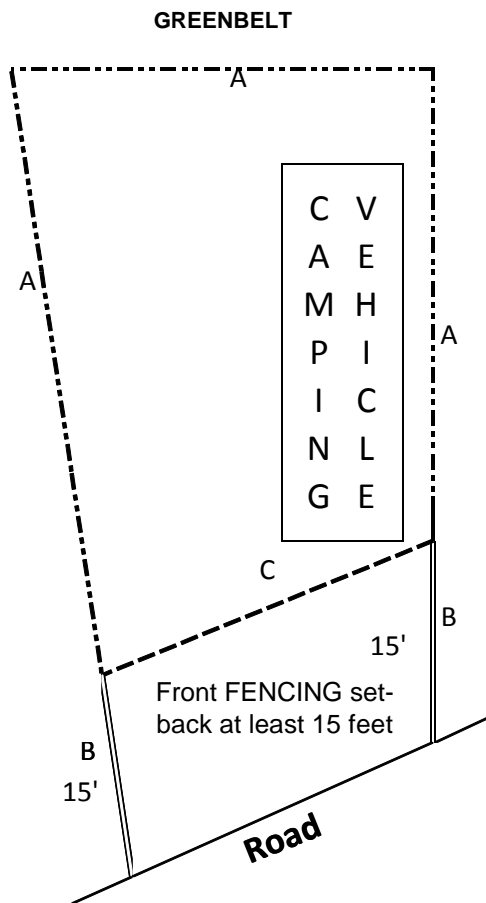

Example 1

Example 2

Side Yard Fence (no closer than 15 feet from the front boundary peg) and **Rear Yard Fence** shall not exceed a height of 60 inches of solid fencing plus 12 inches of lattice.

Front Side Yard Fence no higher than 24 inches for a distance of at least 15 feet from the front boundary peg.

Front Yard Fence no higher than 48 inches of "see-through" picket design with 50% open space or 12 inches of lattice on top of a 36 inch solid panel. Fencing in front of camping vehicle must be portable panels (above ground and removable without tools) or gated to allow removal of camping vehicle.